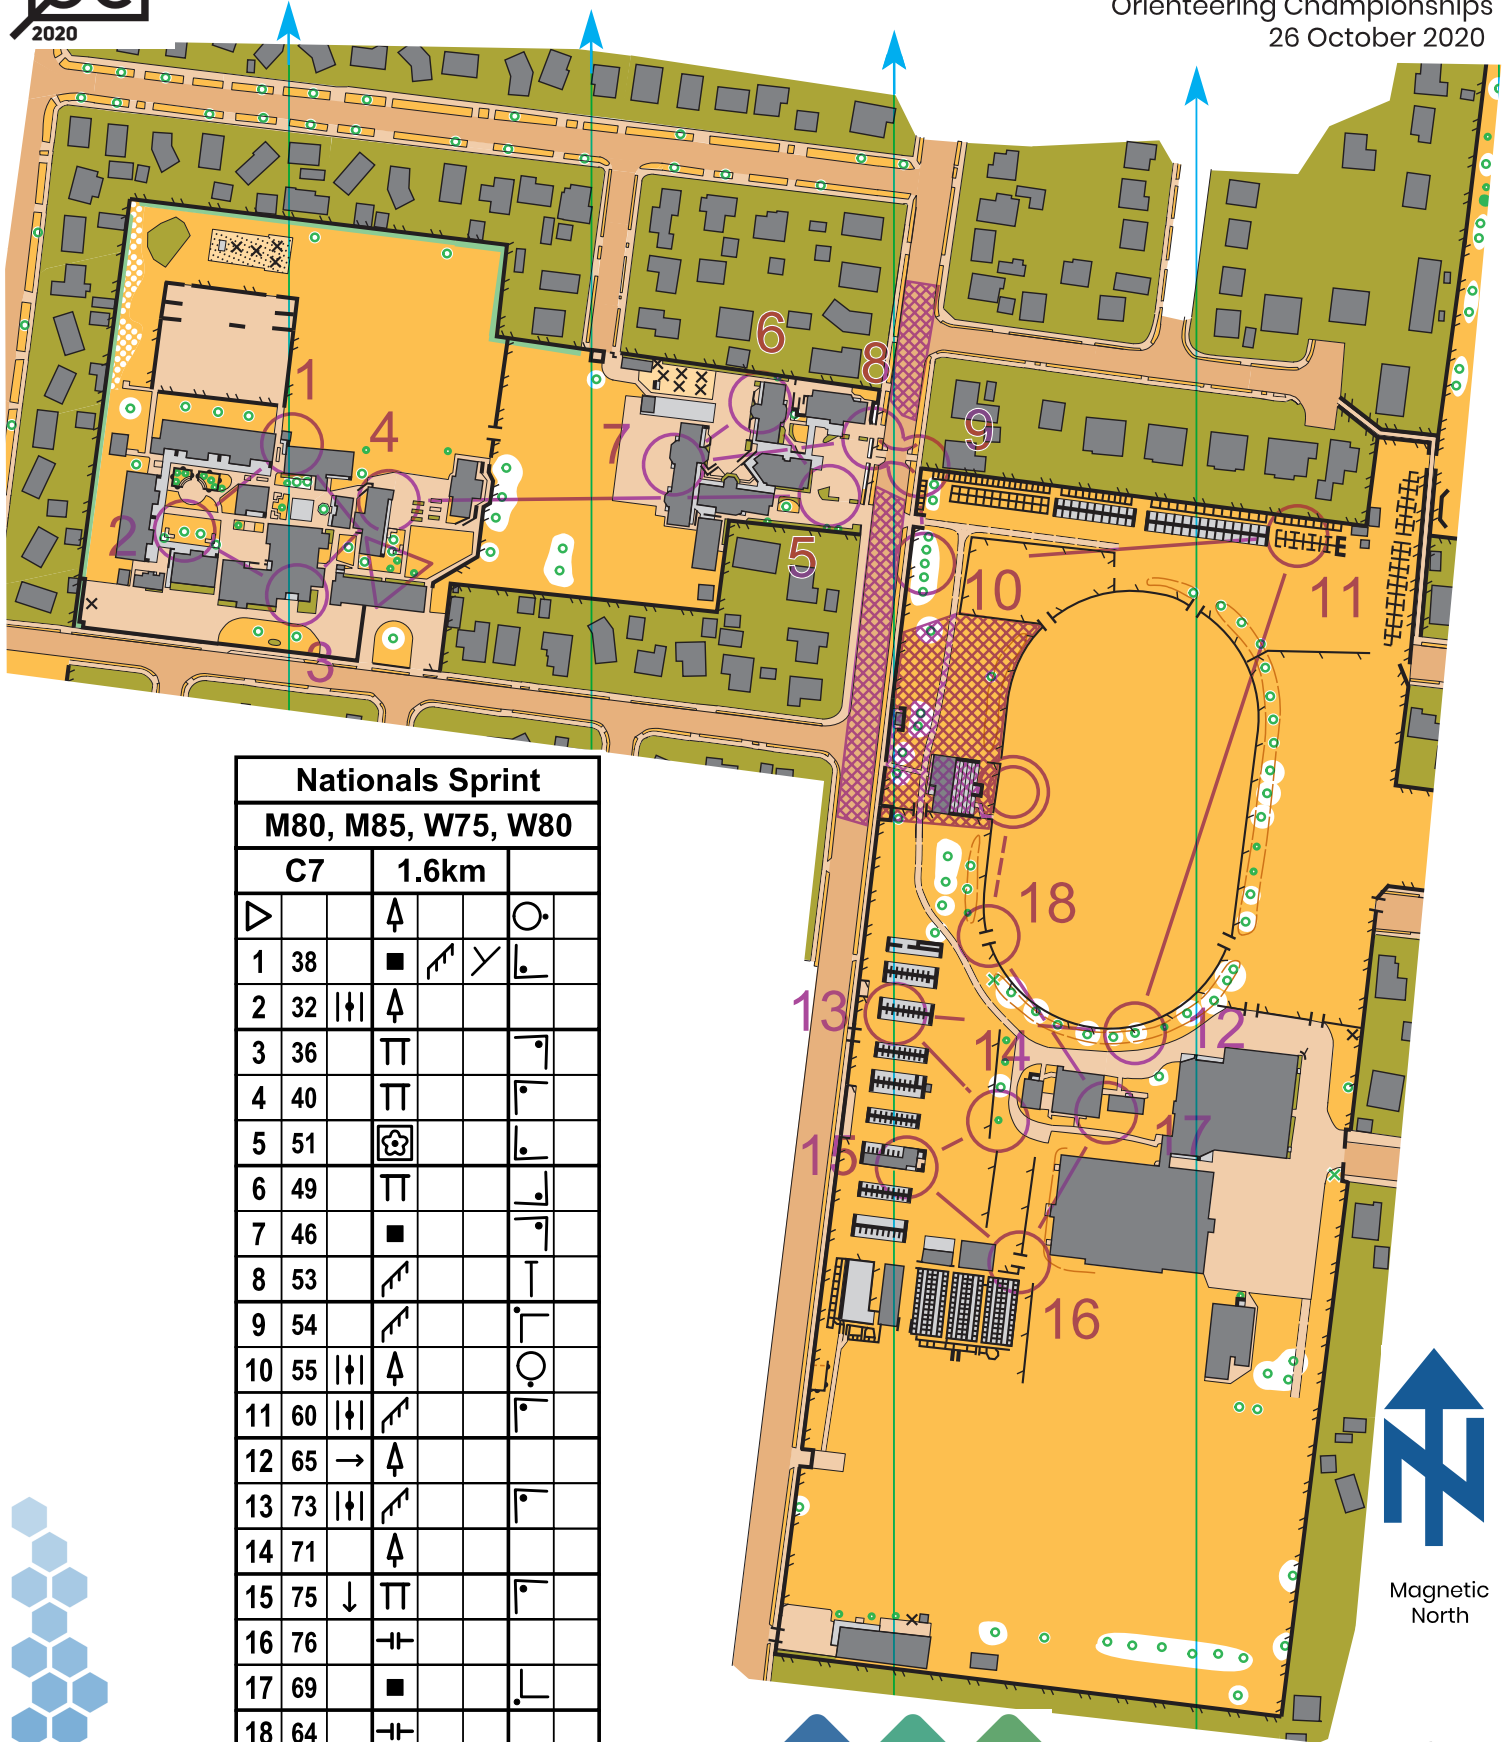

Mapmaker Malcolm Ingham

Levin Showgrounds and Schools

New Zealand Sprint Distance
Orienteering Championships
26 October 2020

Nationals Sprint				
M80, M85, W75, W80				
C7	1.6km			
▷		▲		○
1 38	■	↗	↘	└
2 32	||	▲		
3 36	TT			└
4 40	TT			└
5 51	☼			└
6 49	TT			└
7 46	■			└
8 53	↗		└	
9 54	↗		└	
10 55	||	▲		○
11 60	||	↗		└
12 65	→	▲		
13 73	||	↗		└
14 71	▲			
15 75	↓	TT		└
16 76	-H-			
17 69	■			└
18 64	-H-			

Magnetic North

0 10 20 30 m

Scale 1:3000

SI Failure punch boxes

Orienteering Wellington