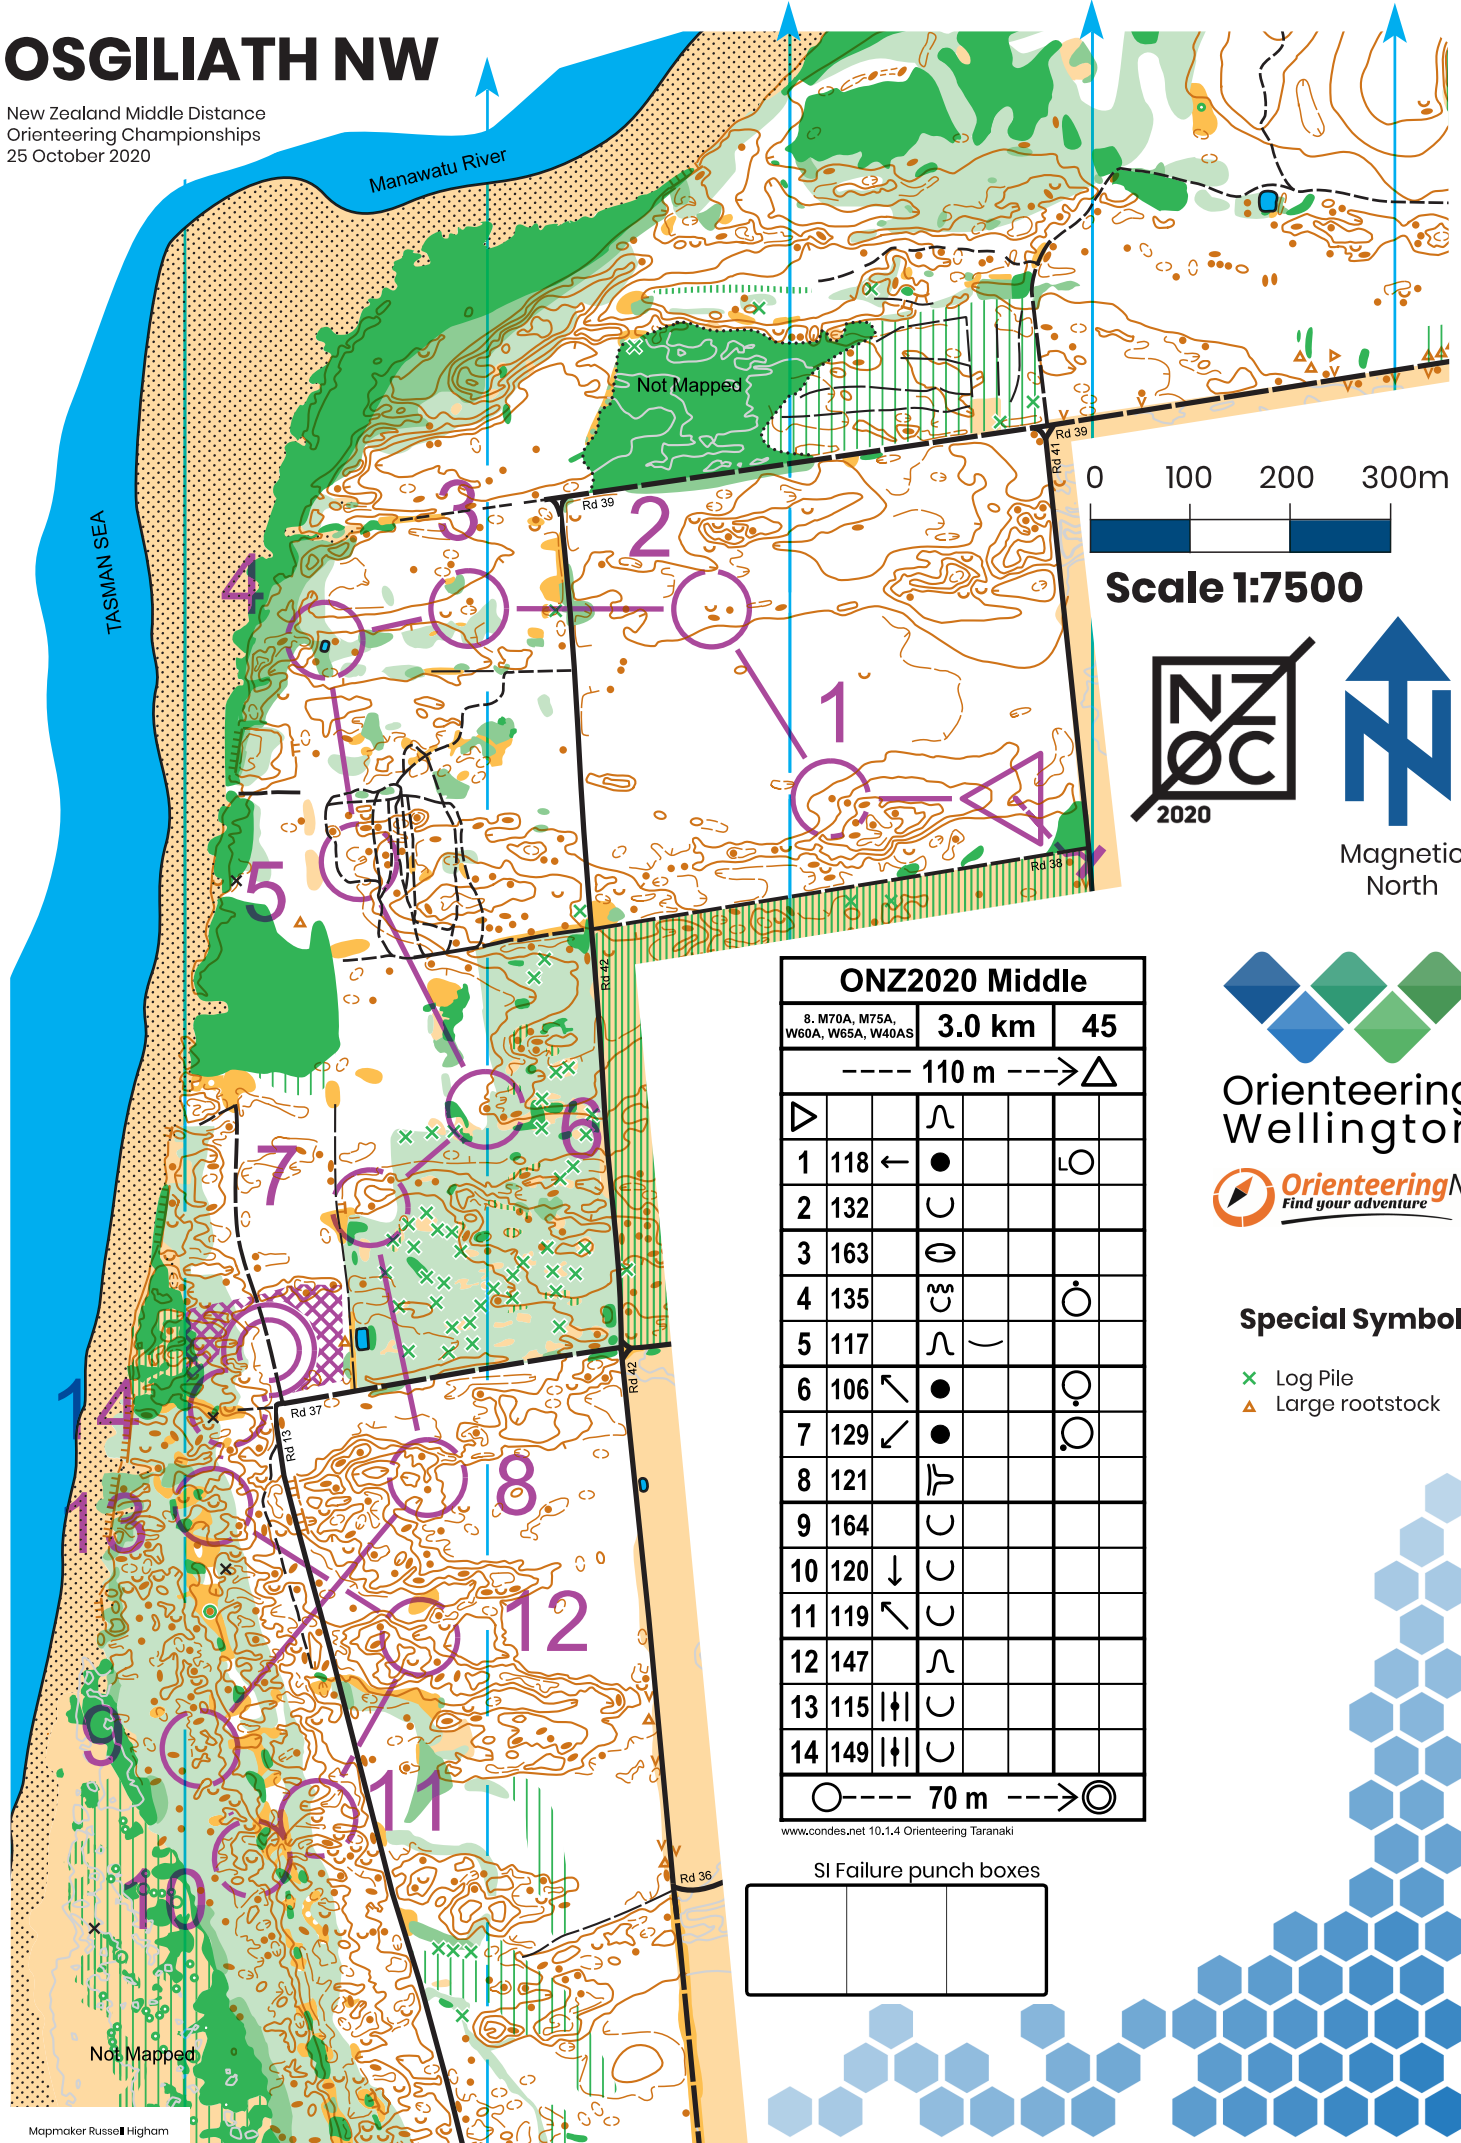

OSGILIATH NW

New Zealand Middle Distance
Orienteering Championships
25 October 2020

Scale 1:7500

Magnetic North

ONZ2020 Middle					
8. M70A, M75A, W60A, W65A, W40AS		3.0 km		45	
---- 110 m ---->△					
▷		∩			
1	118	← ●			LO
2	132	∪			
3	163	⊖			
4	135	∩			○
5	117	∩	∪		
6	106	↖ ●			○
7	129	↙ ●			○
8	121	∩			
9	164	∪			
10	120	↓ ∪			
11	119	↖ ∪			
12	147	∩			
13	115	∩			
14	149	∩			
○ ---- 70 m ----> ⊙					

SI Failure punch boxes

Orienteering Wellington

Special Symbols

- × Log Pile
- ▲ Large rootstock