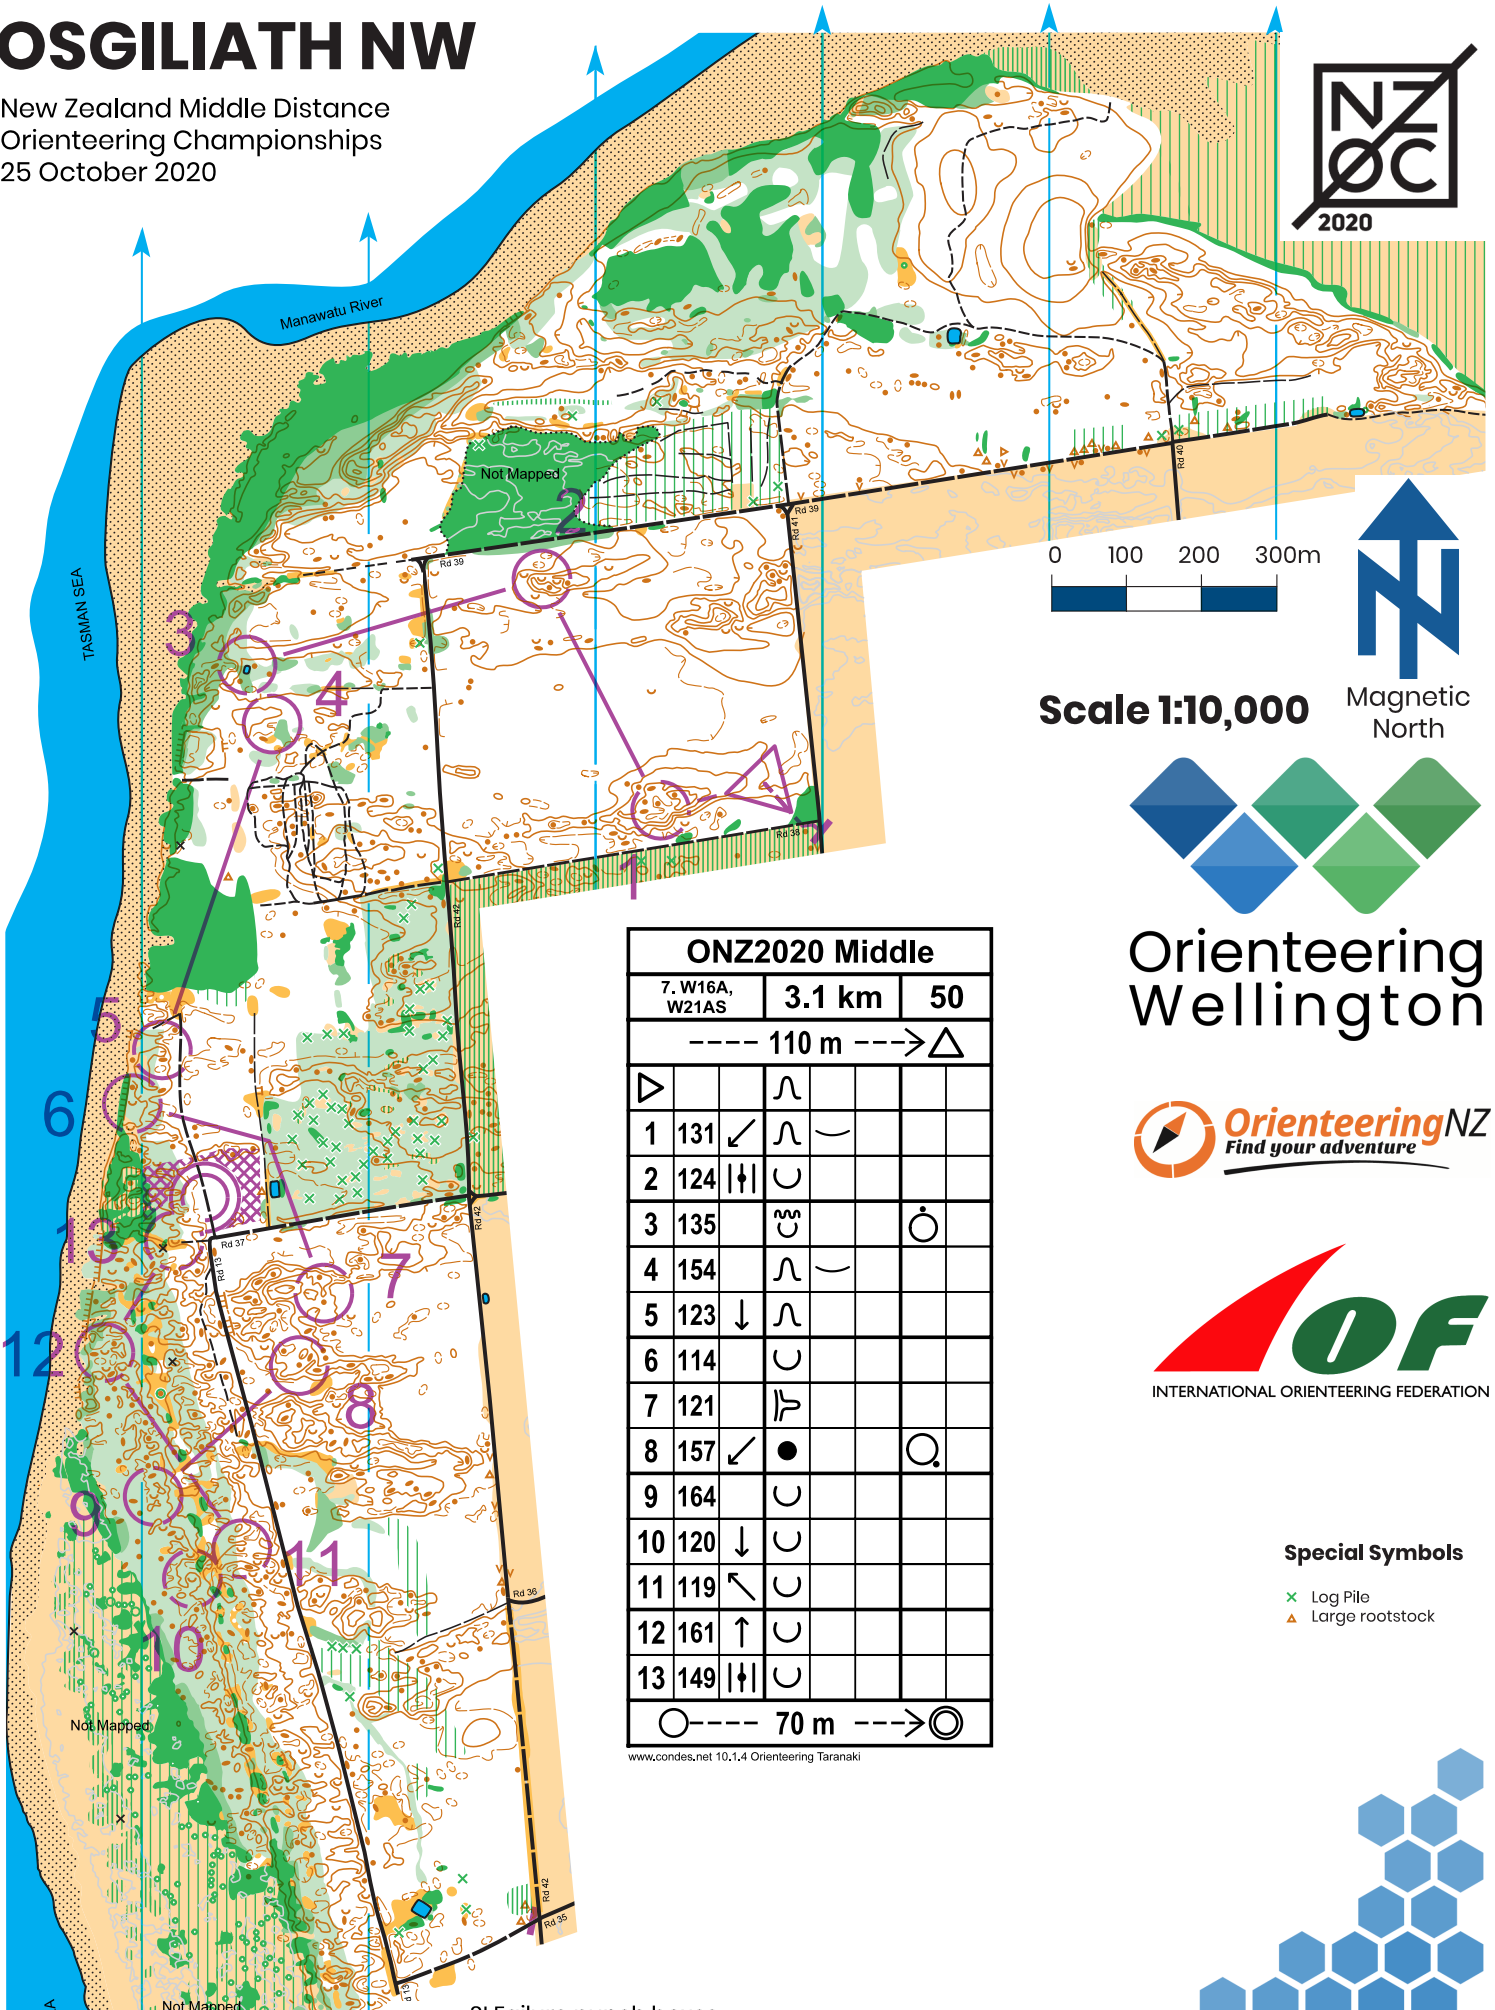

OSGILIATH NW

New Zealand Middle Distance
Orienteering Championships
25 October 2020