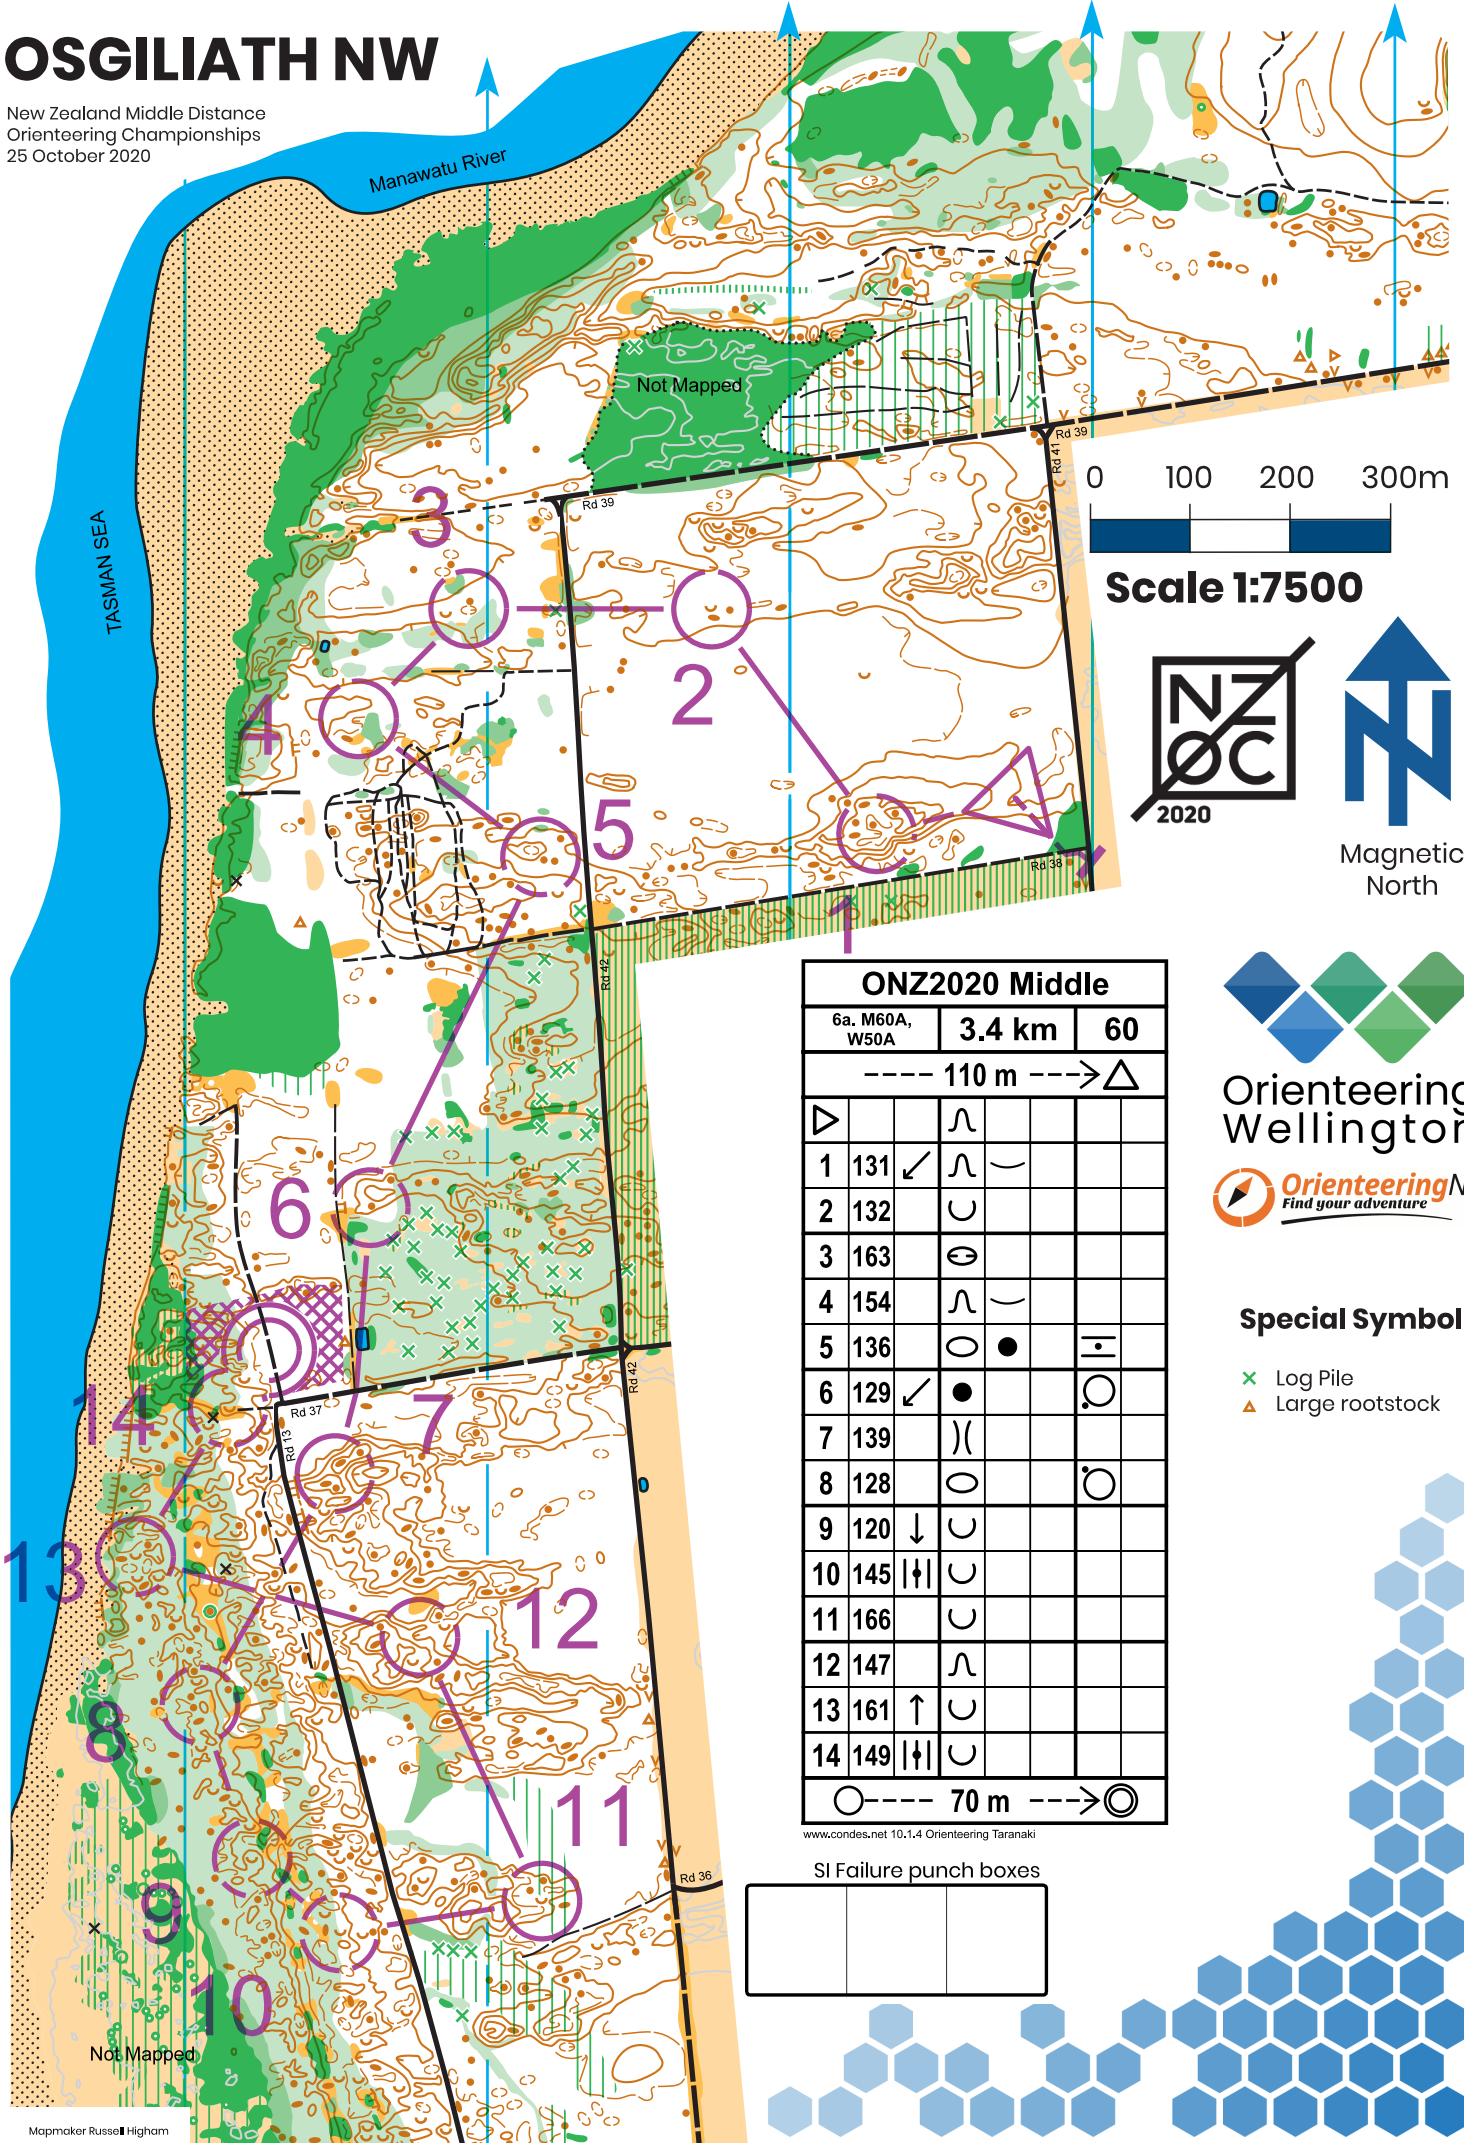

OSGILIATH NW

New Zealand Middle Distance
Orienteering Championships
25 October 2020

Scale 1:7500

Magnetic North

ONZ2020 Middle				
6a. M60A, W50A		3.4 km	60	
---- 110 m ----> Δ				
▶		∩		
1	131	✓ ∩	∩	∩
2	132		∩	
3	163		∩	
4	154		∩	∩
5	136		○ ●	∩
6	129	✓	●	○
7	139		) (	
8	128		○	○
9	120	↓	∩	
10	145	||	∩	
11	166		∩	
12	147		∩	
13	161	↑	∩	
14	149	||	∩	
○ ---- 70 m ----> ⊙				

SI Failure punch boxes

Orienteering Wellington

Special Symbols

- ✕ Log Pile
- ▲ Large rootstock