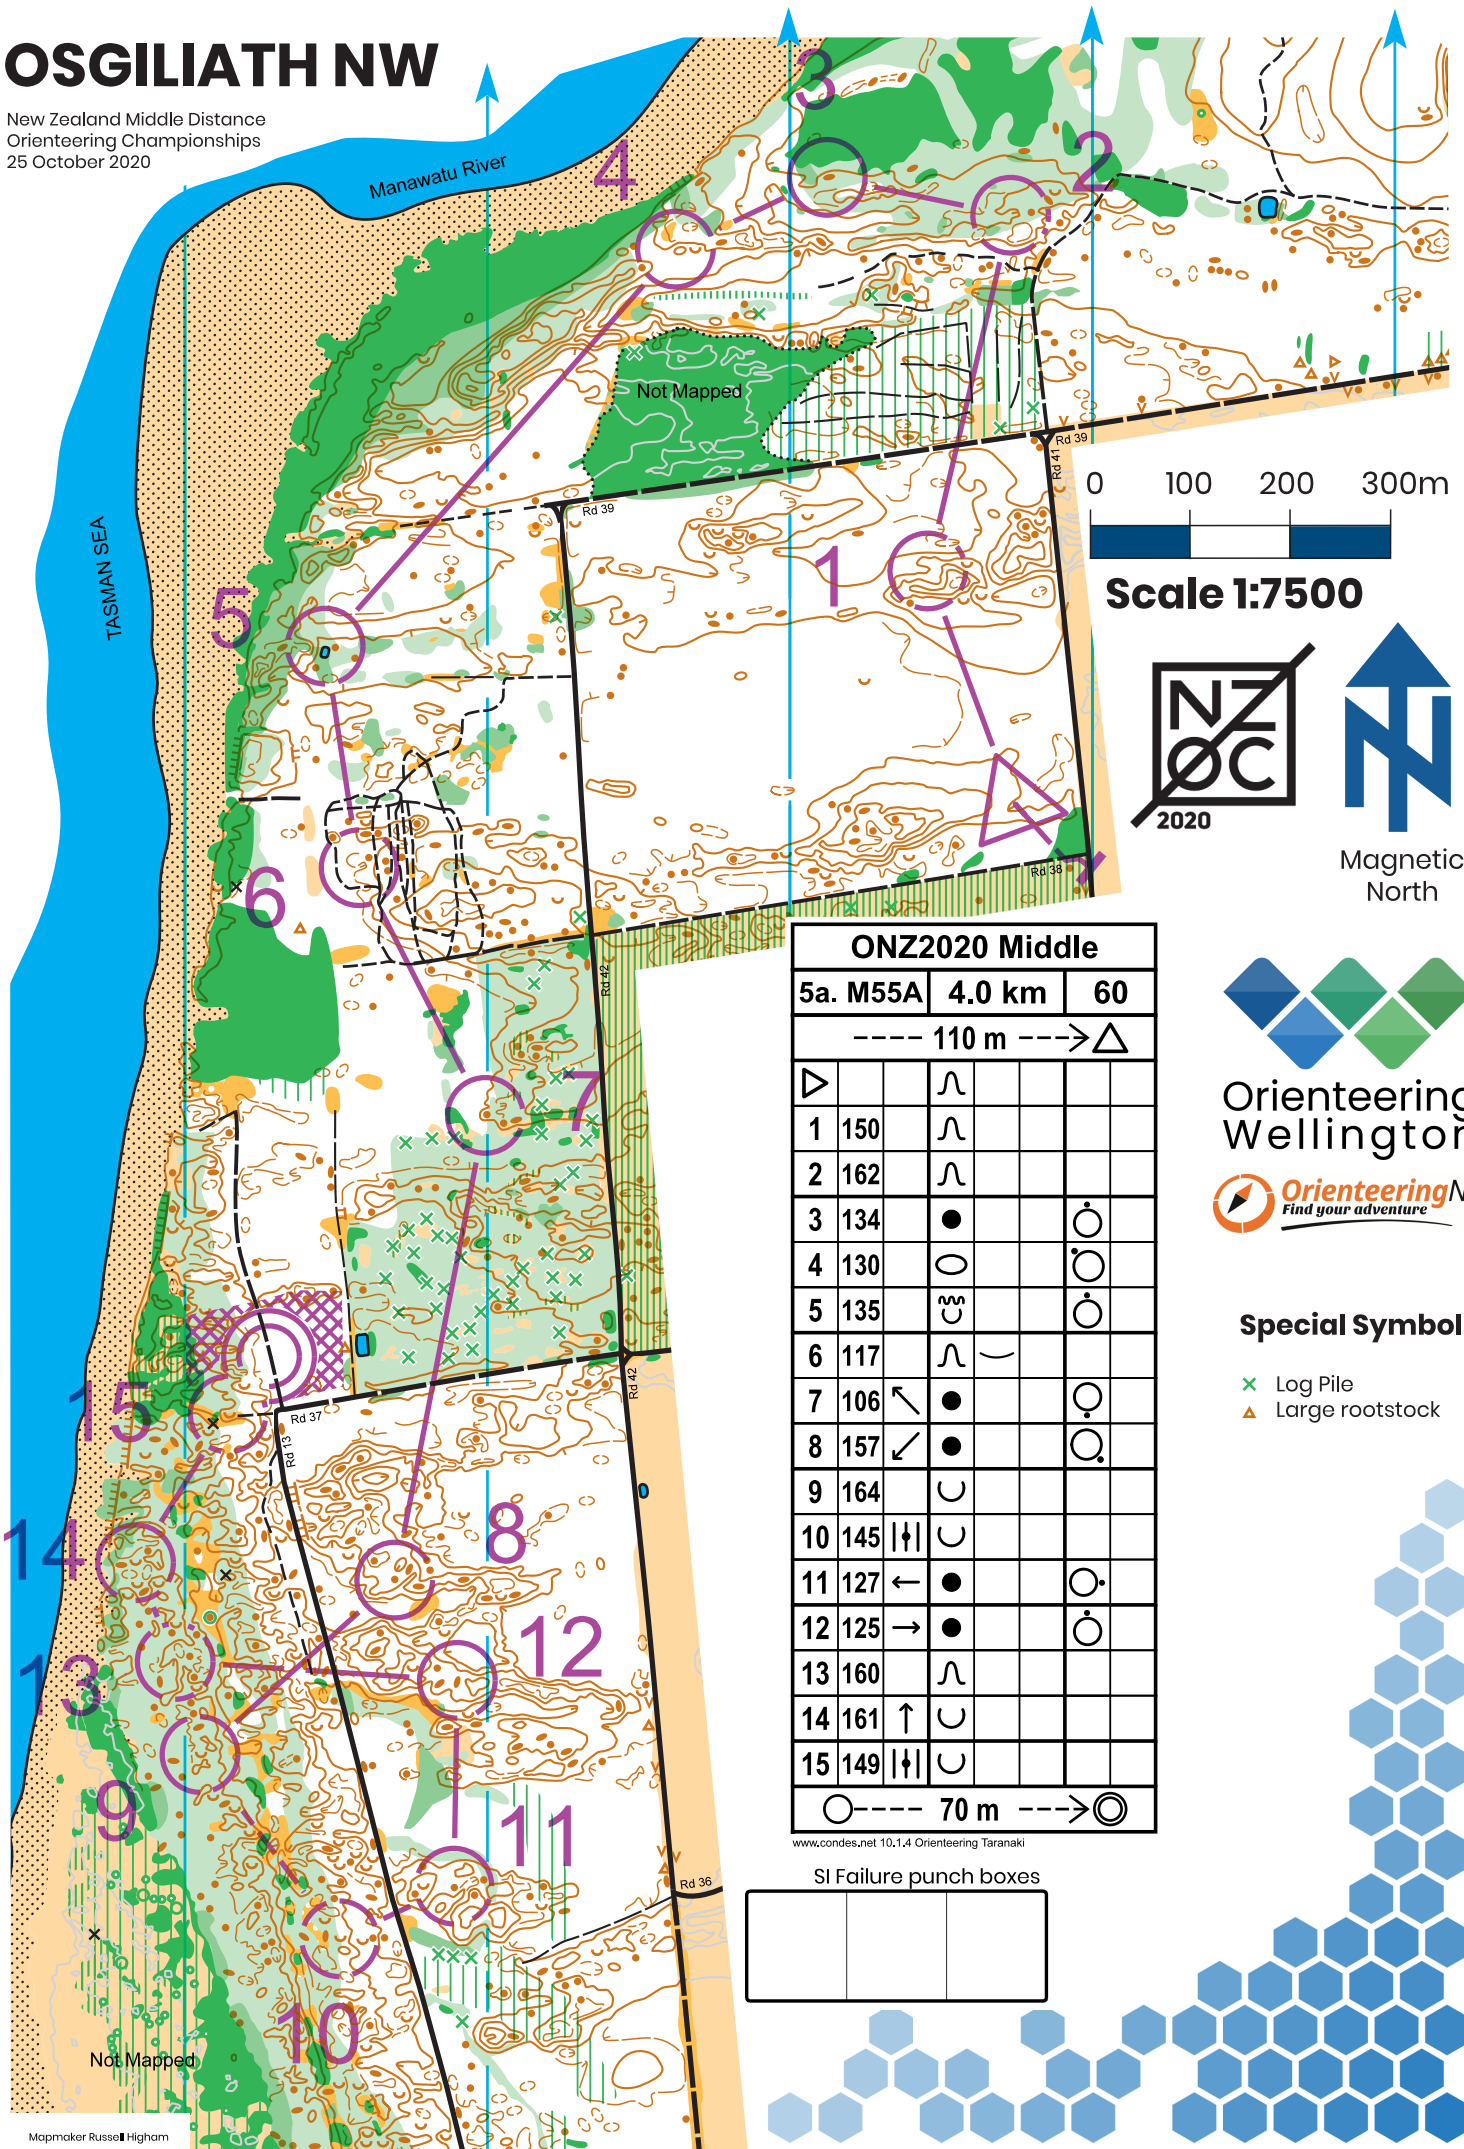

OSGILIATH NW

New Zealand Middle Distance
Orienteering Championships
25 October 2020

0 100 200 300m

Scale 1:7500

Magnetic North

ONZ2020 Middle

5a. M55A	4.0 km	60		
---- 110 m ----> Δ				
▷		∩		
1	150	∩		
2	162	∩		
3	134	●		○
4	130	○		○
5	135	∩		○
6	117	∩	-	
7	106	↙	●	○
8	157	↘	●	○
9	164	∩		
10	145	|||	∩	
11	127	←	●	○
12	125	→	●	○
13	160	∩		
14	161	↑	∩	
15	149	|||	∩	
○ ---- 70 m ----> ⊙				

SI Failure punch boxes

Orienteering Wellington

Special Symbols

- x Log Pile
- ▲ Large rootstock