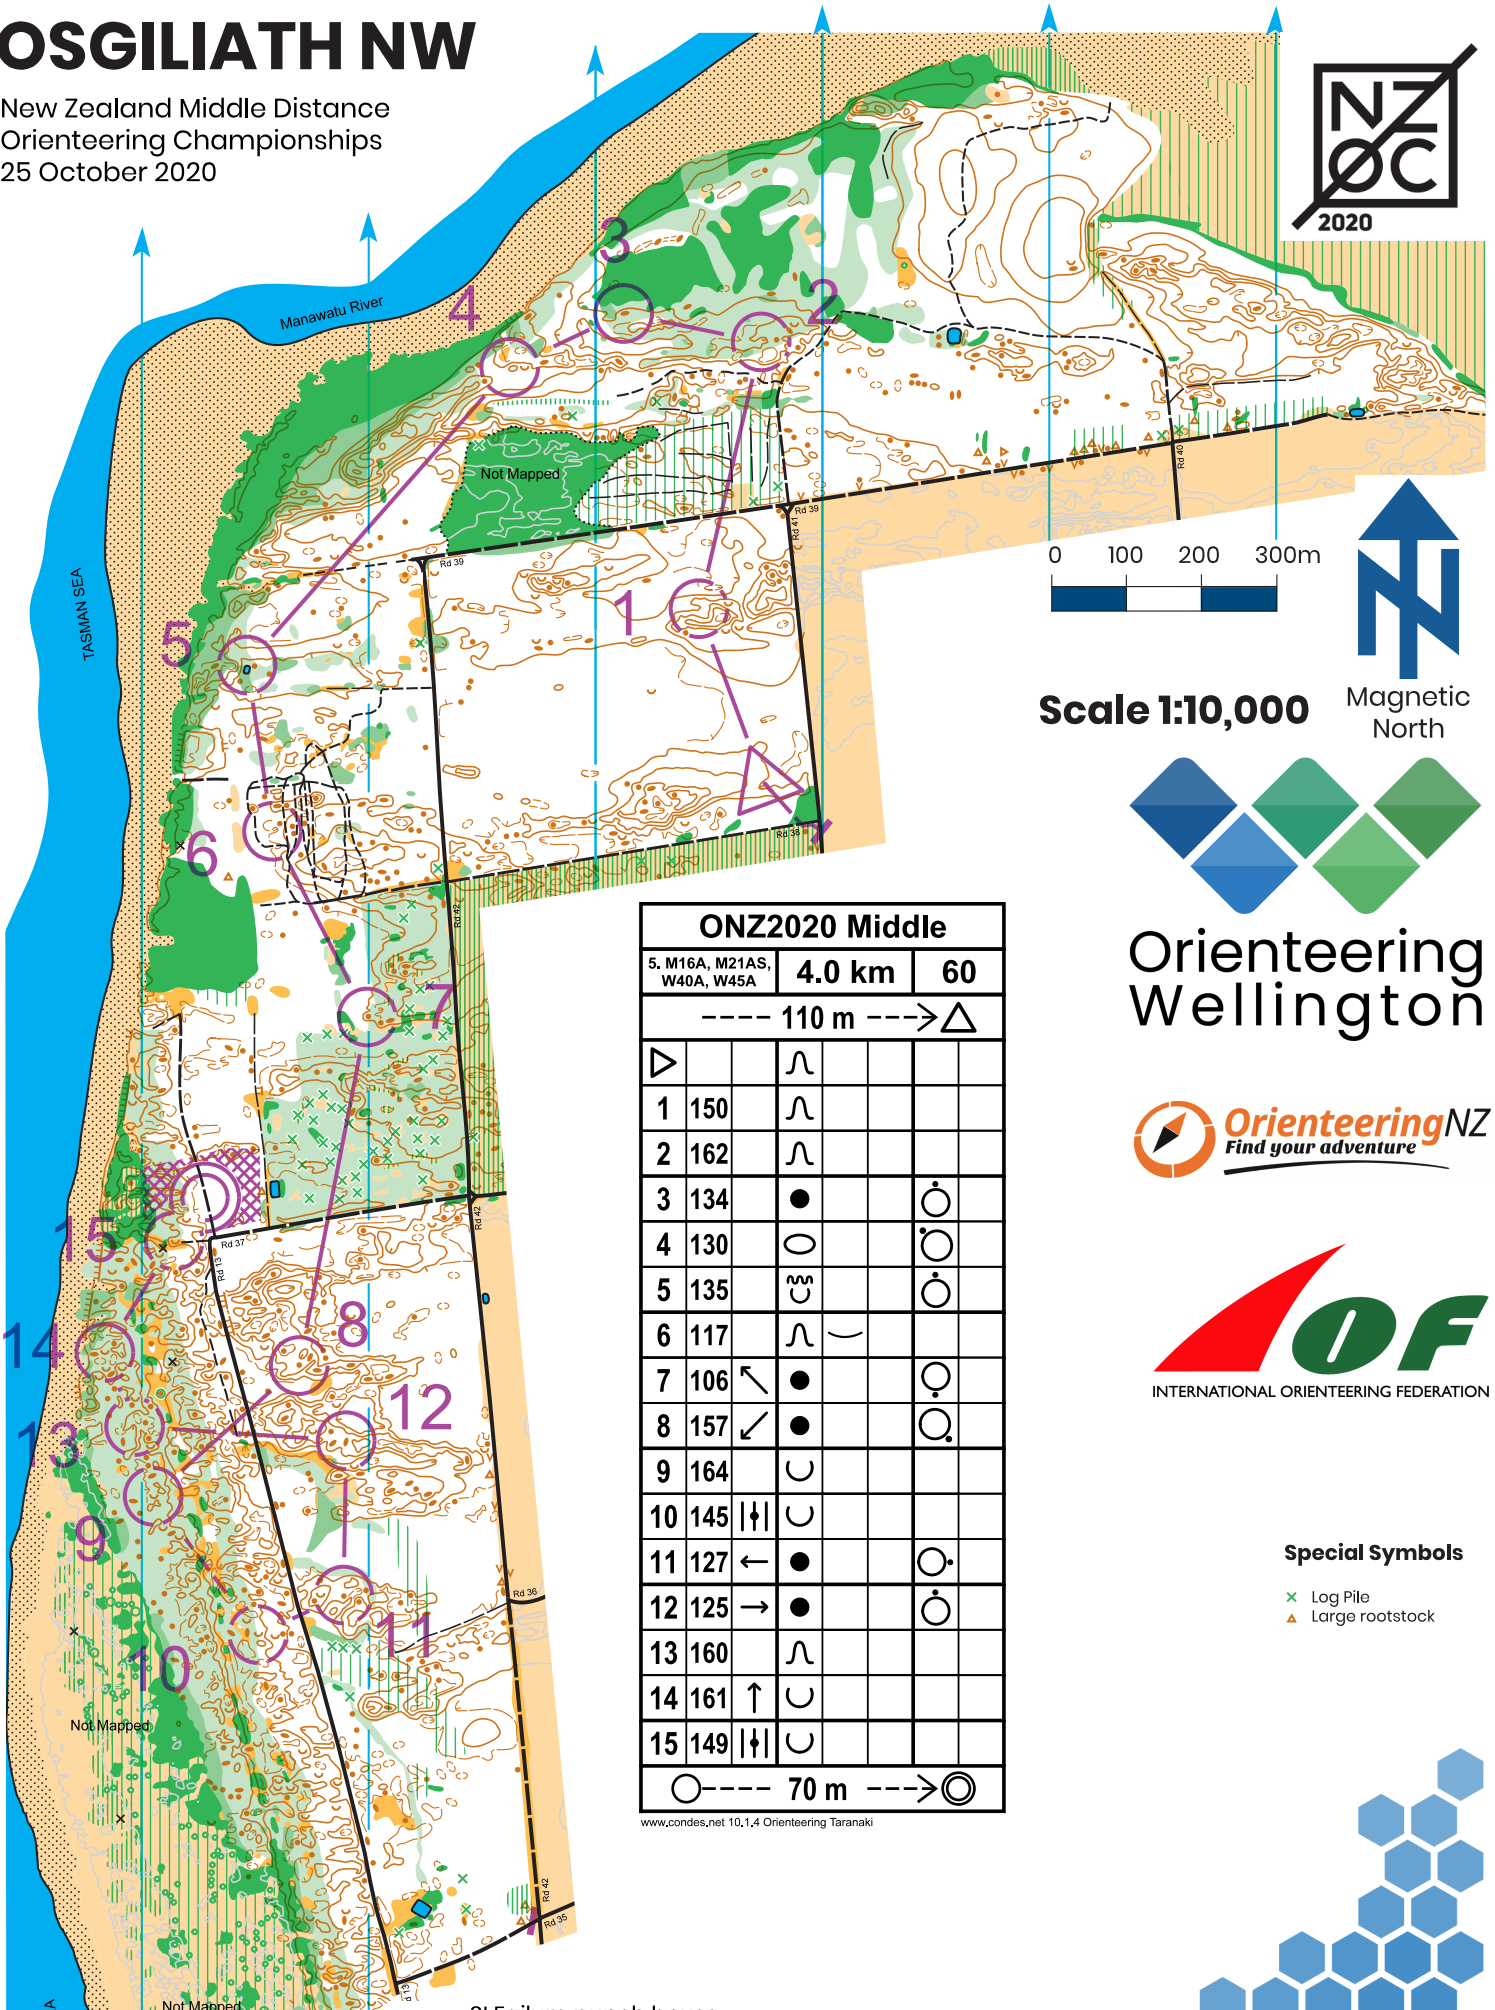

OSGILIATH NW

New Zealand Middle Distance
Orienteering Championships
25 October 2020