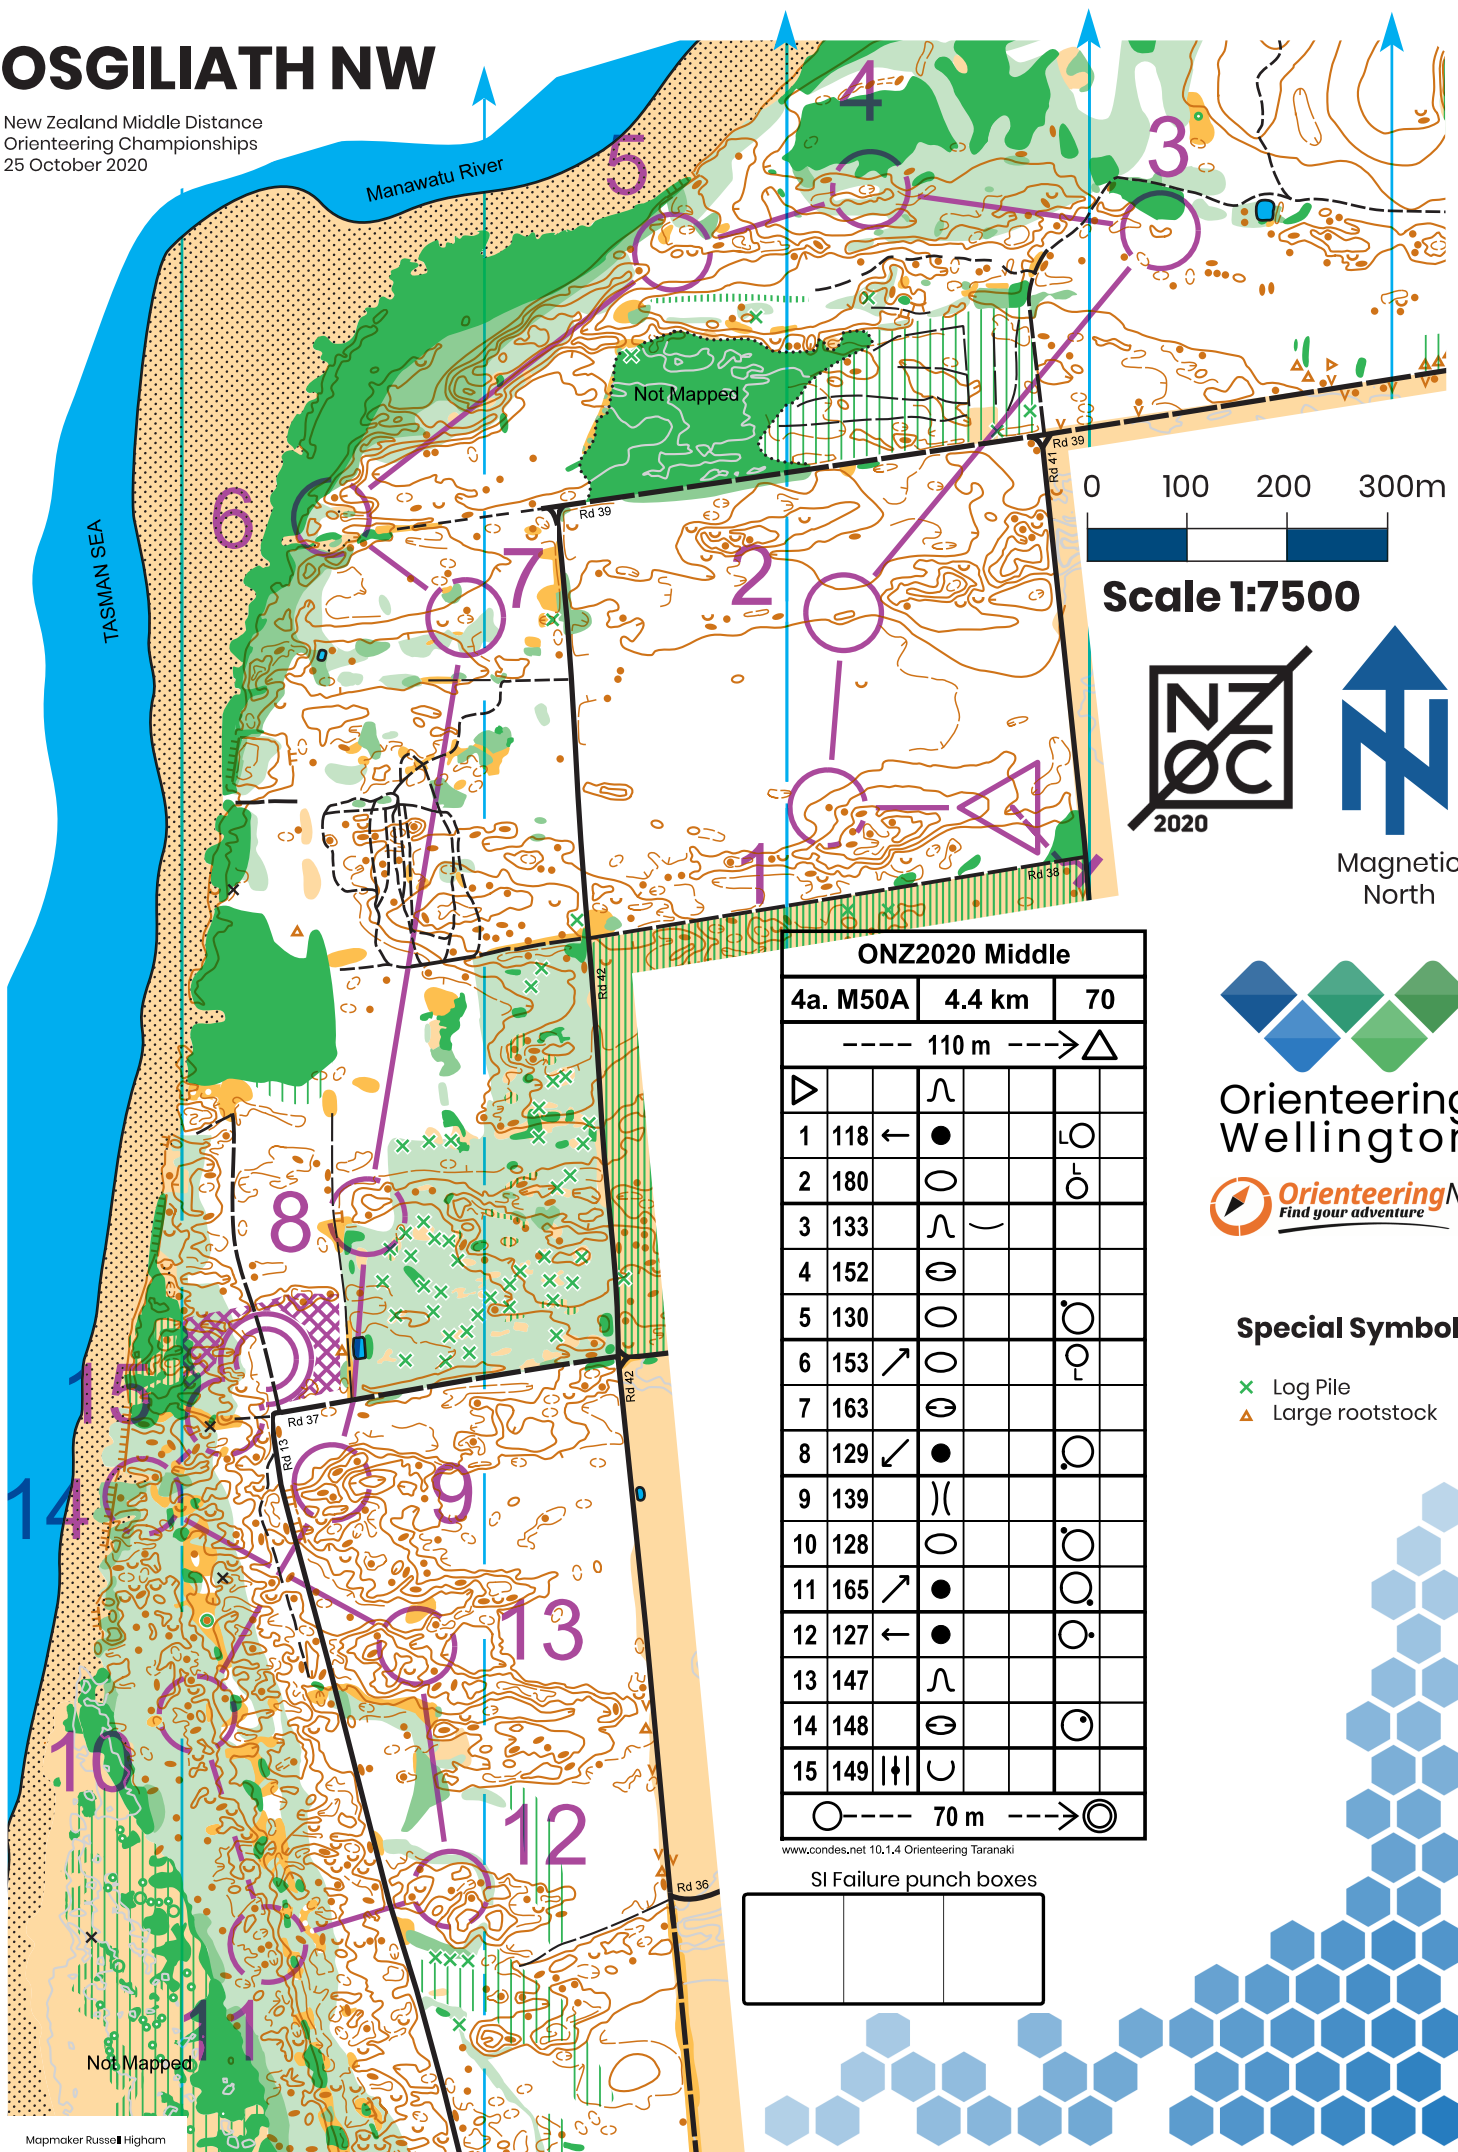

OSGILIATH NW

New Zealand Middle Distance
Orienteeing Championships
25 October 2020

Scale 1:7500

Magnetic North

ONZ2020 Middle					
4a. M50A		4.4 km	70		
-----		110 m	----->△		
▷		∩			
1	118 ←	●			LO
2	180	○			LO
3	133	∩	∩		
4	152	⊖			
5	130	○			○
6	153 ↗	○			LO
7	163	⊖			
8	129 ↙	●			○
9	139	)			
10	128	○			○
11	165 ↗	●			○
12	127 ←	●			○
13	147	∩			
14	148	⊖			○
15	149	∩	∩		
		○	-----	70 m	----->⊙

SI Failure punch boxes

Orienteering Wellington

Special Symbols

- x Log Pile
- ▲ Large rootstock