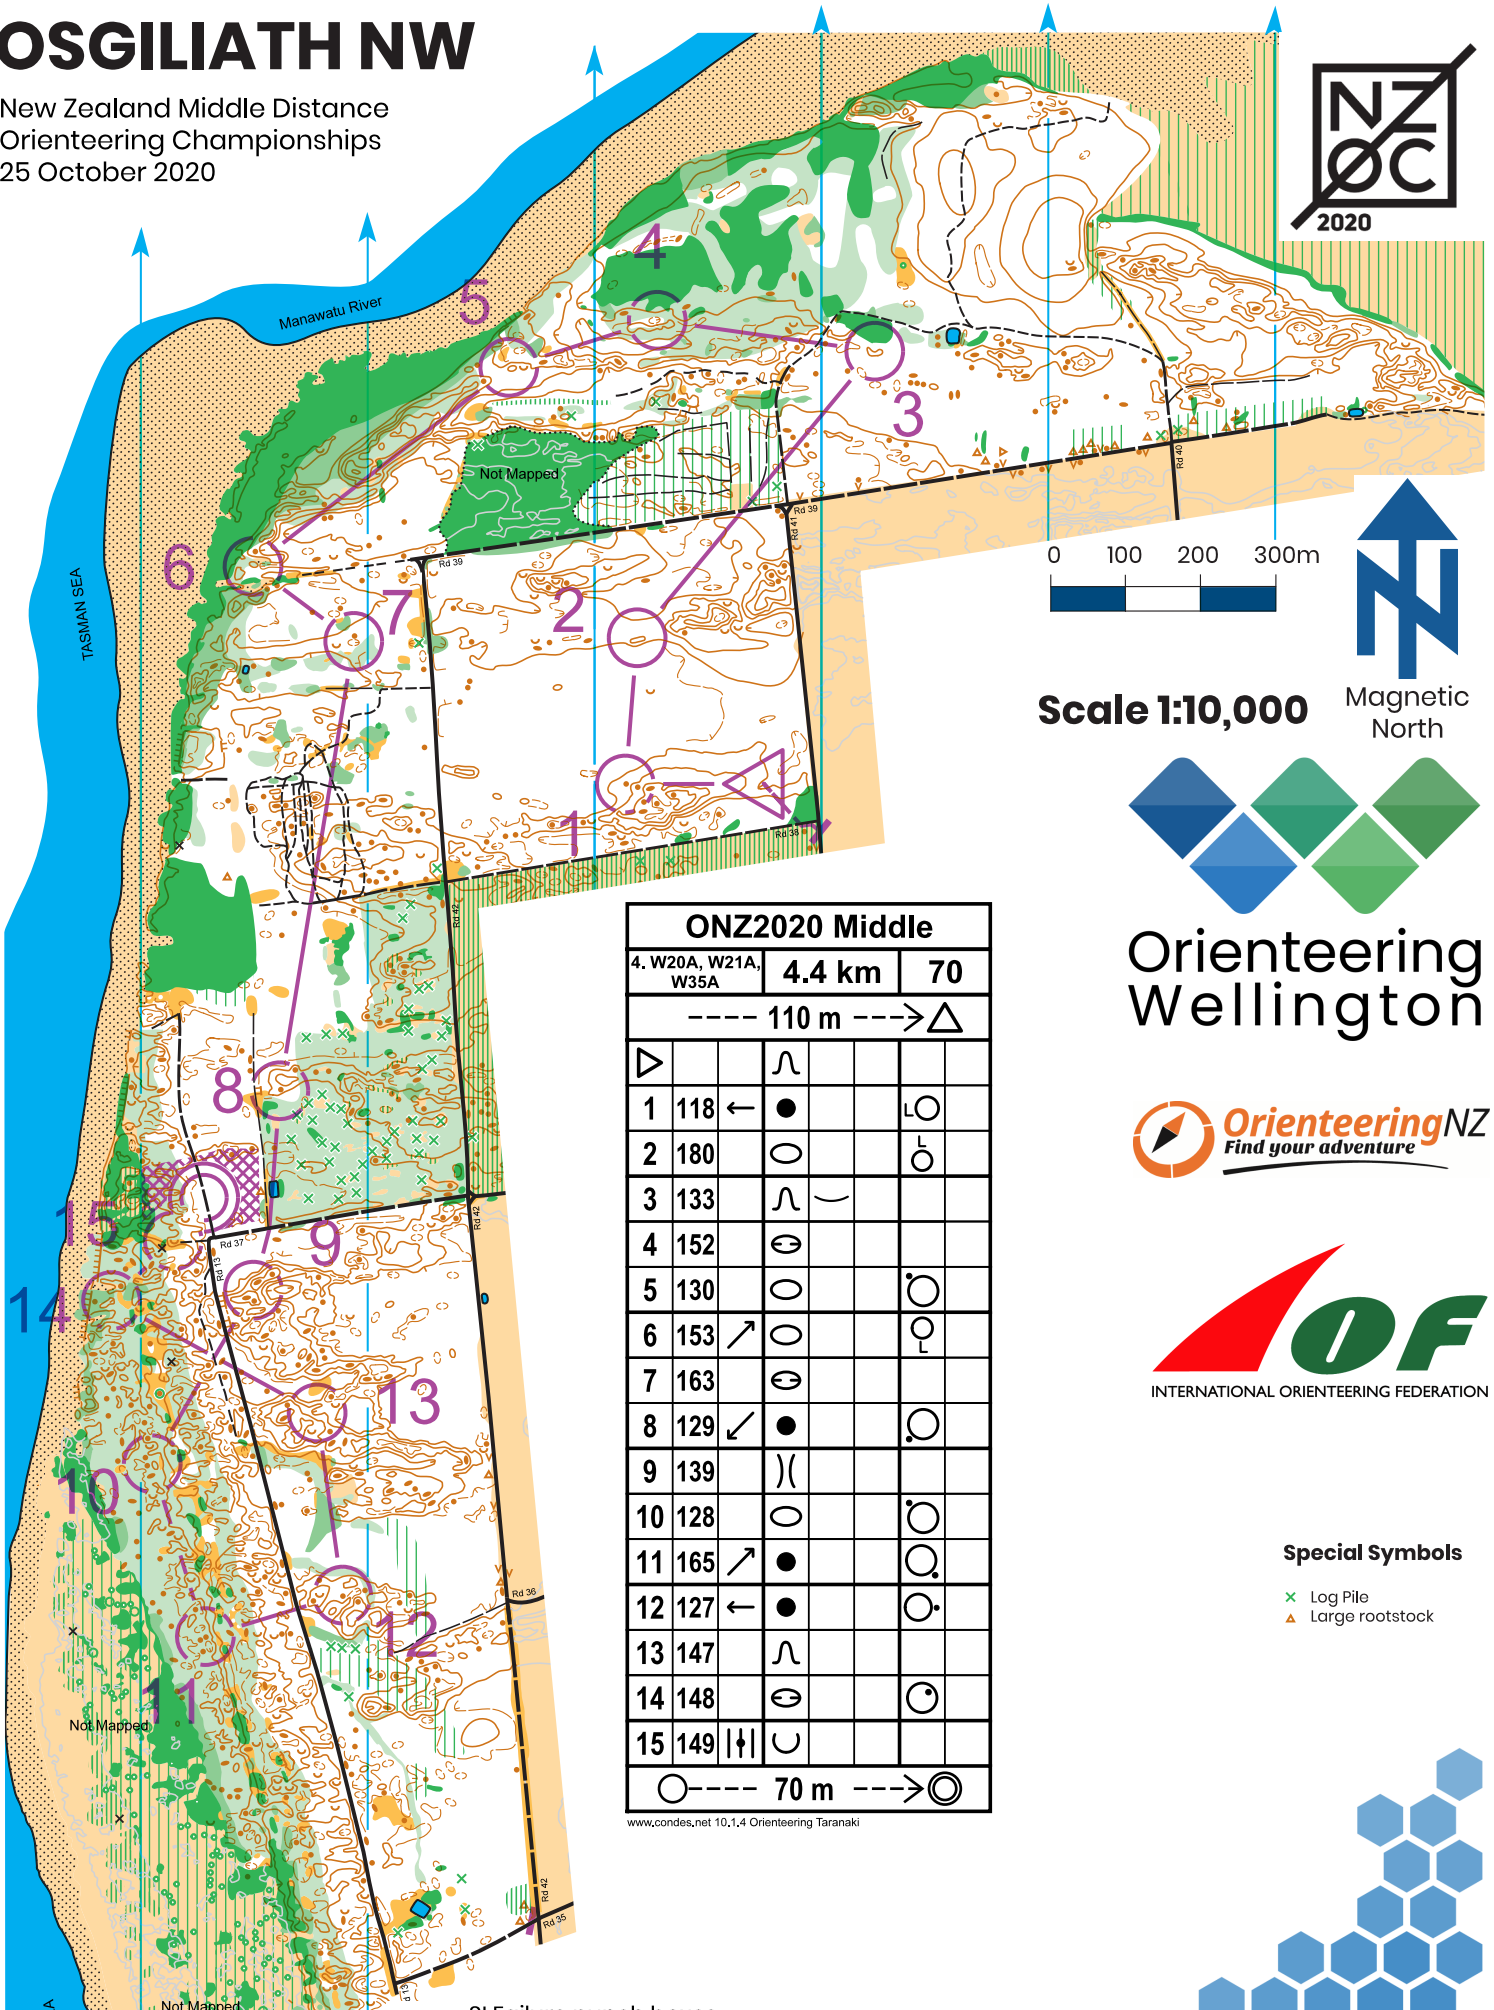

OSGILIATH NW

New Zealand Middle Distance
Orienteering Championships
25 October 2020