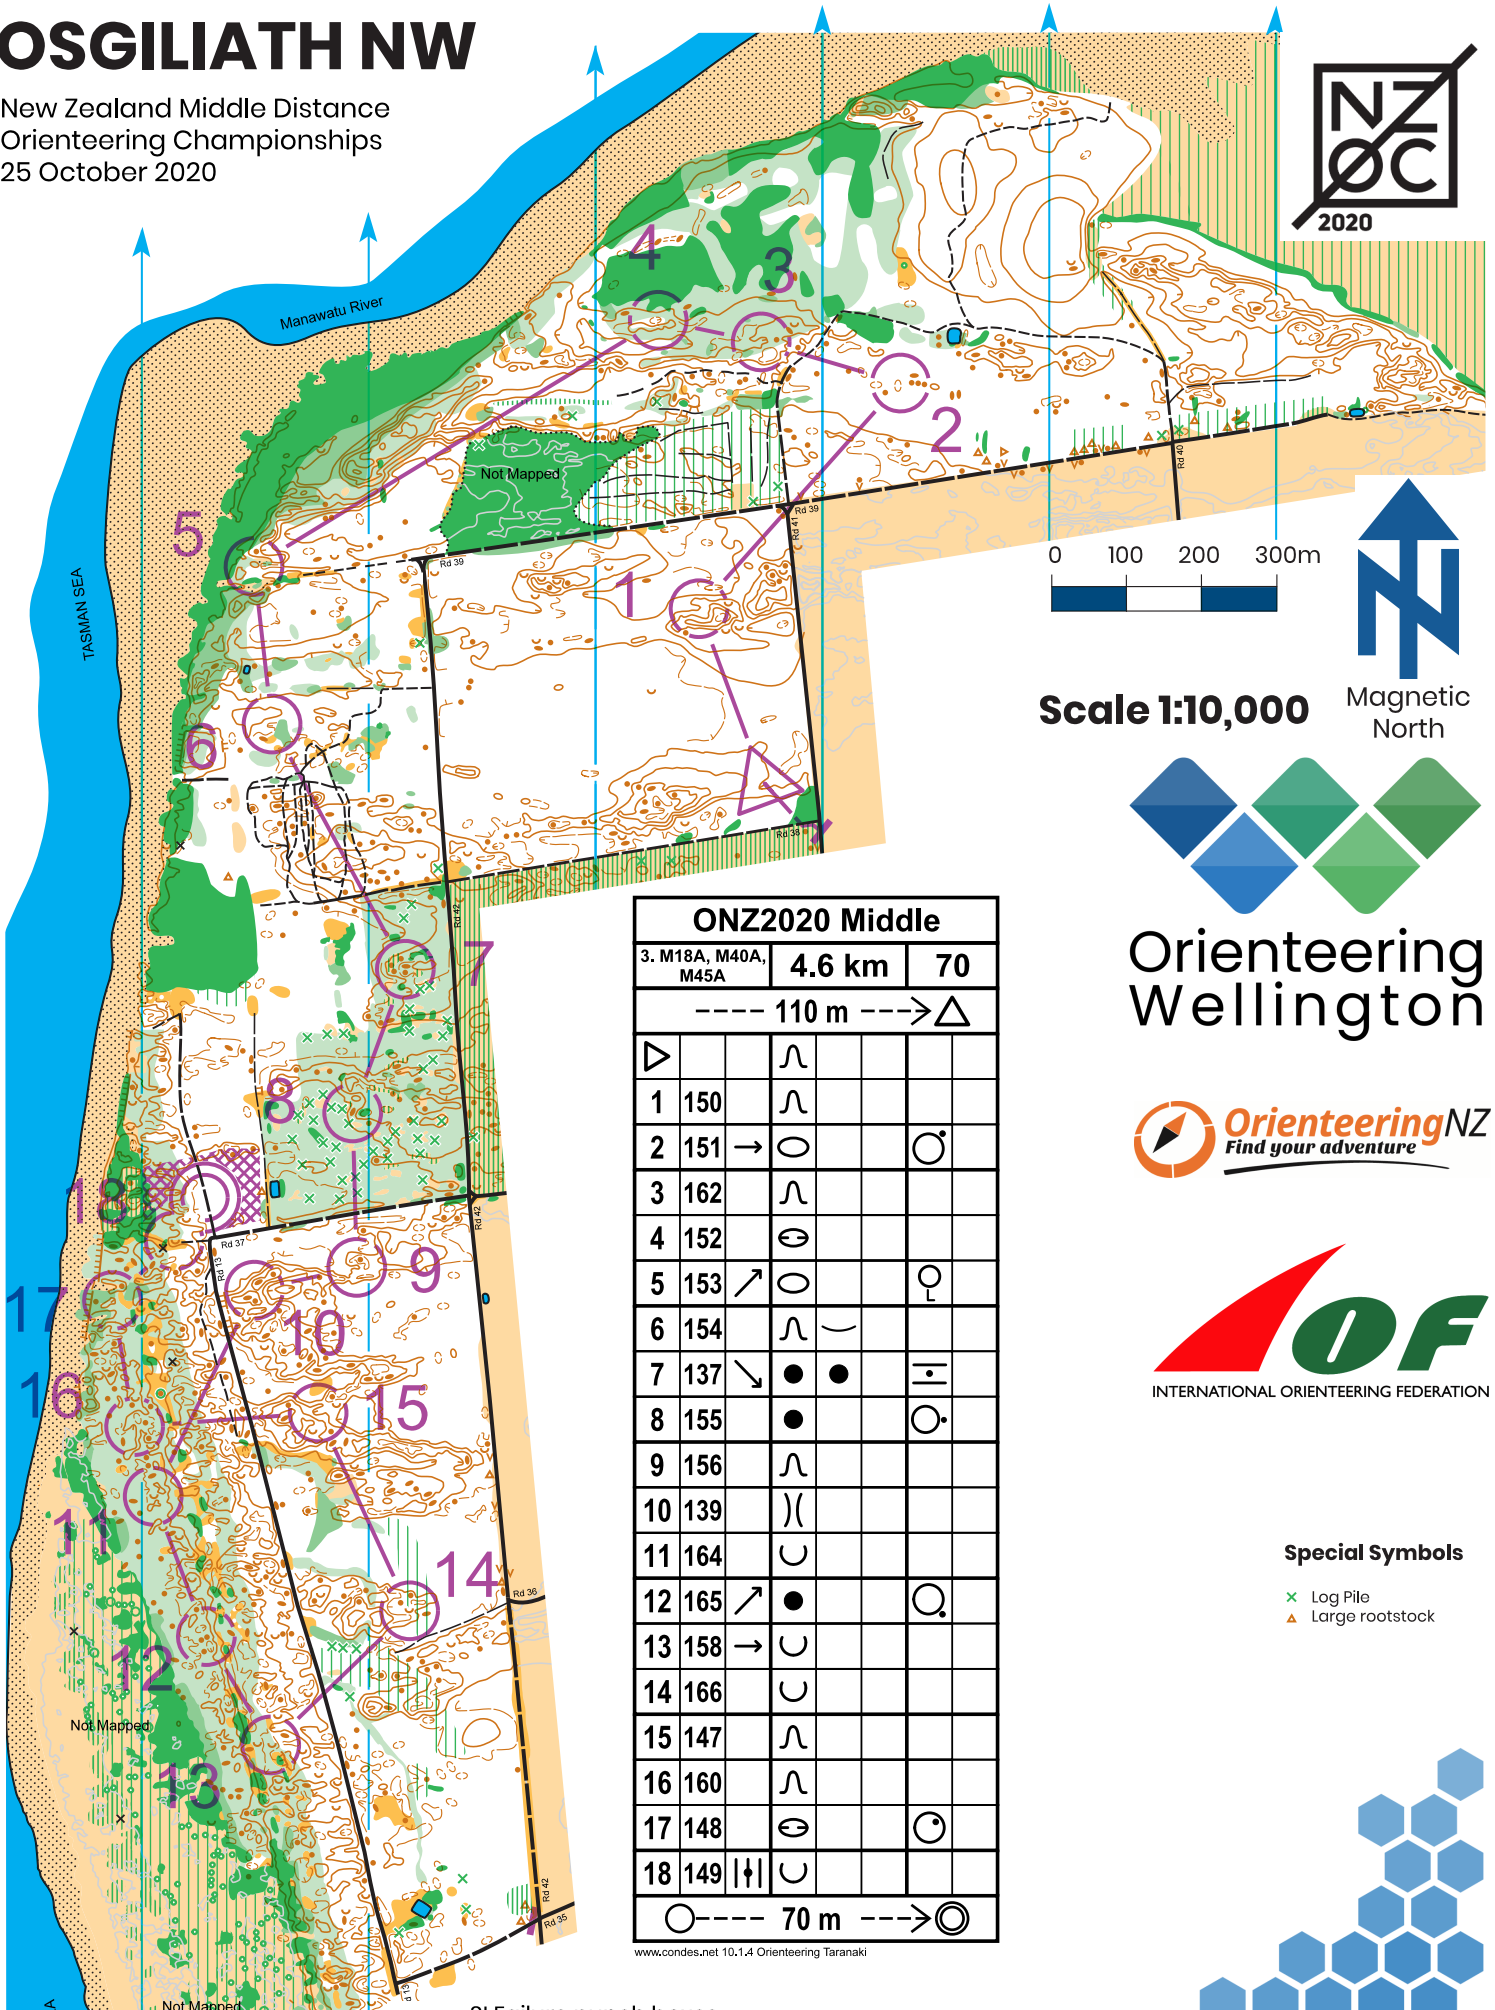

OSGILIATH NW

New Zealand Middle Distance
Orienteering Championships
25 October 2020