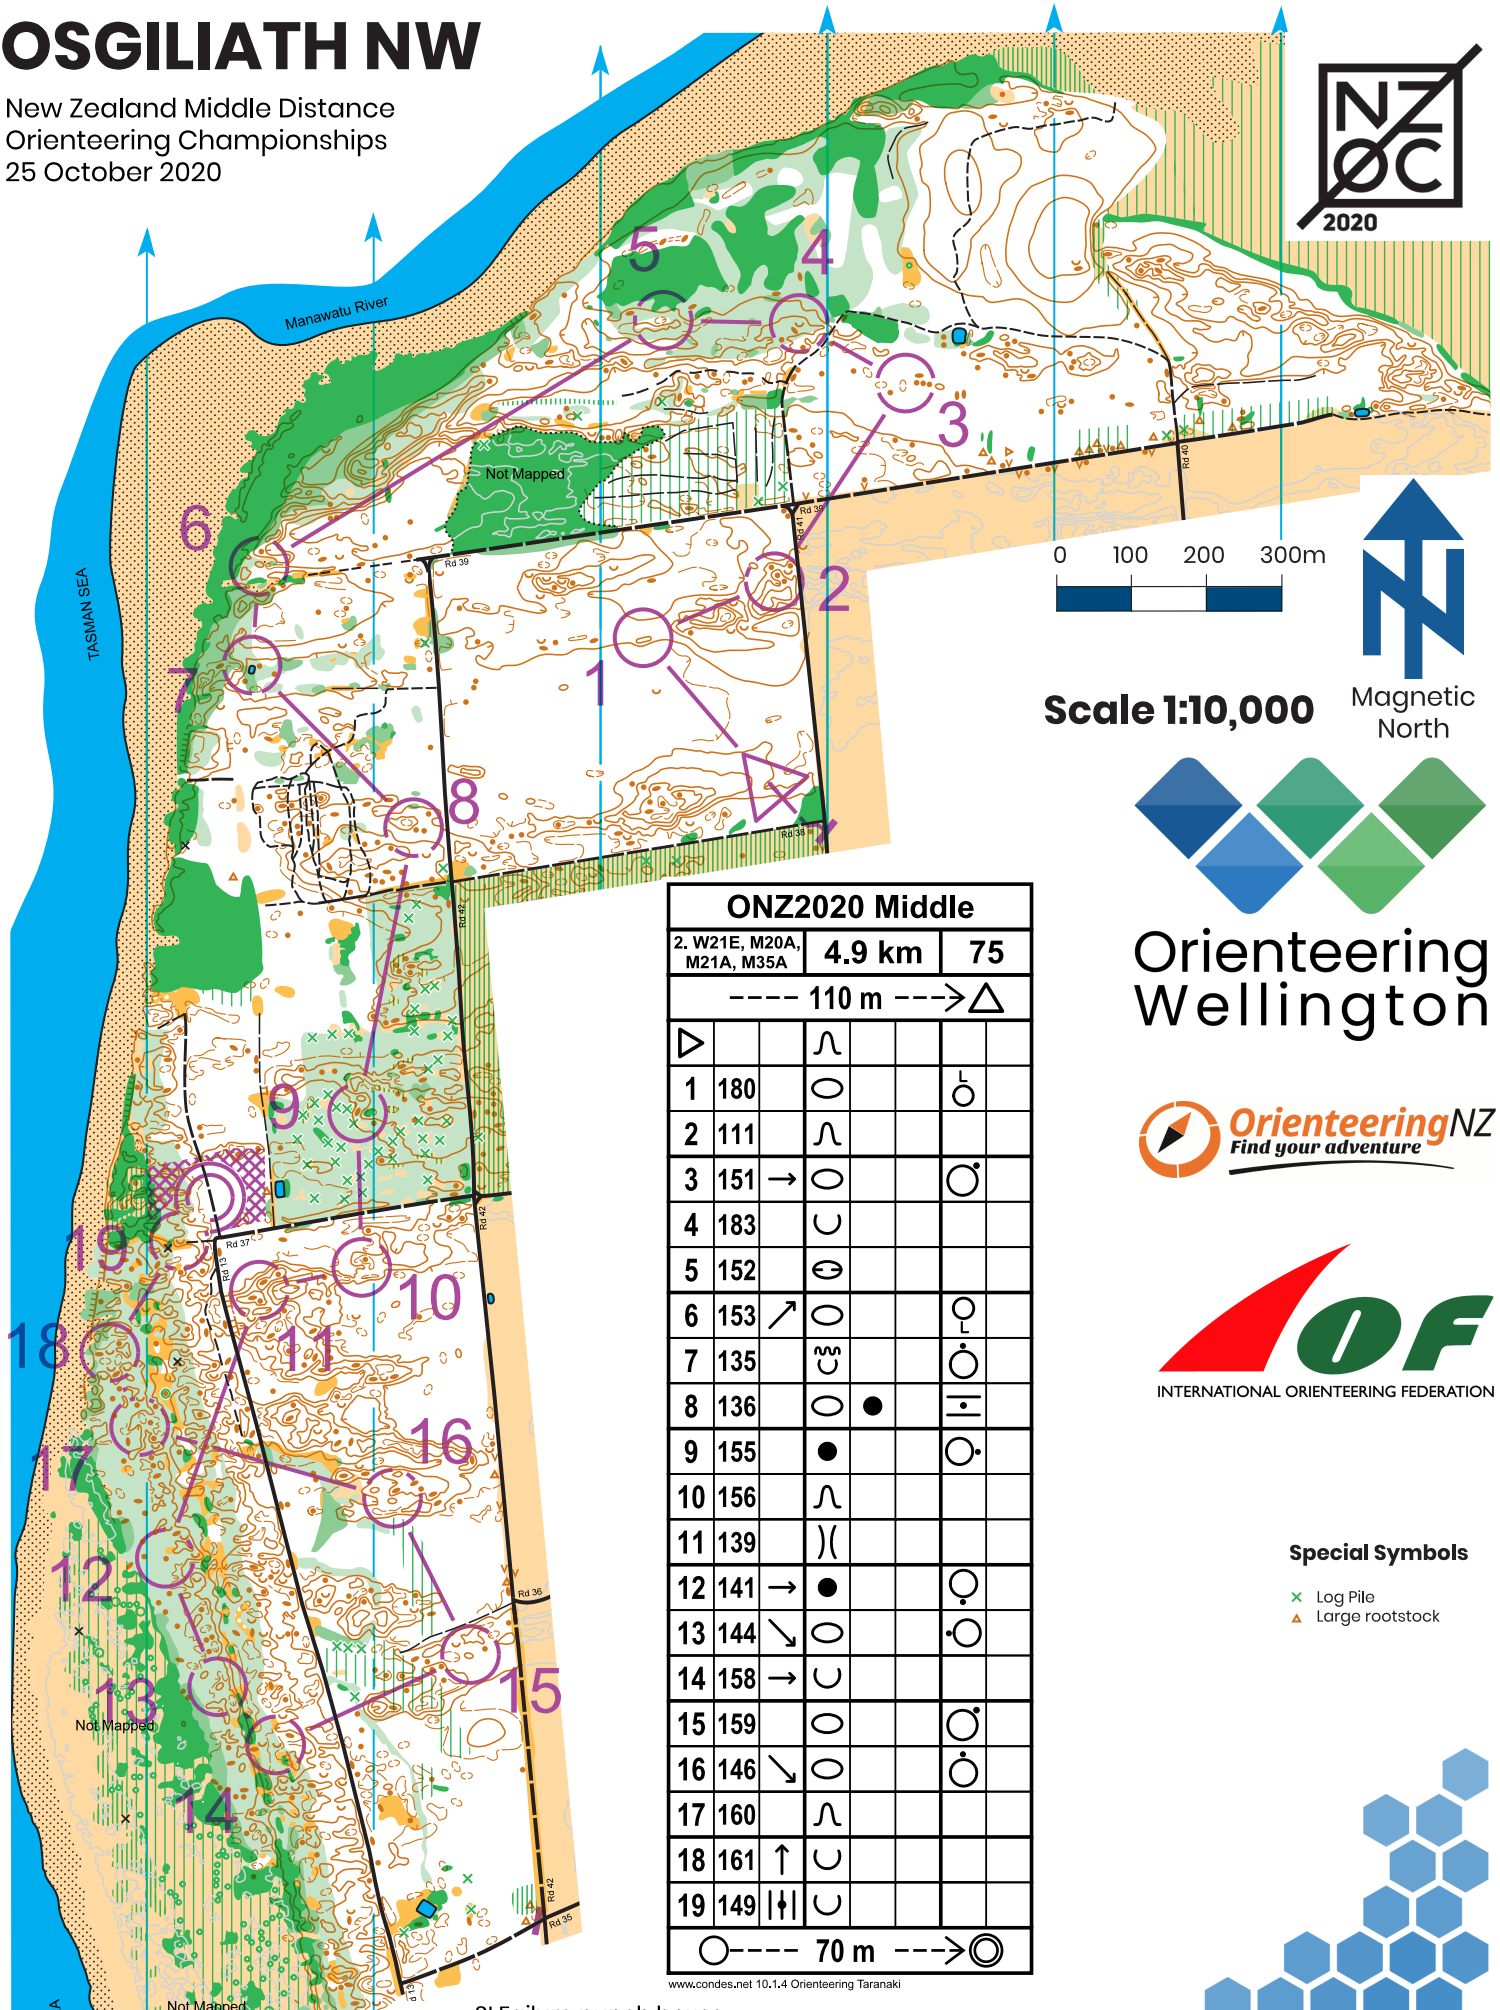

OSGILIATH NW

New Zealand Middle Distance
Orienteering Championships
25 October 2020