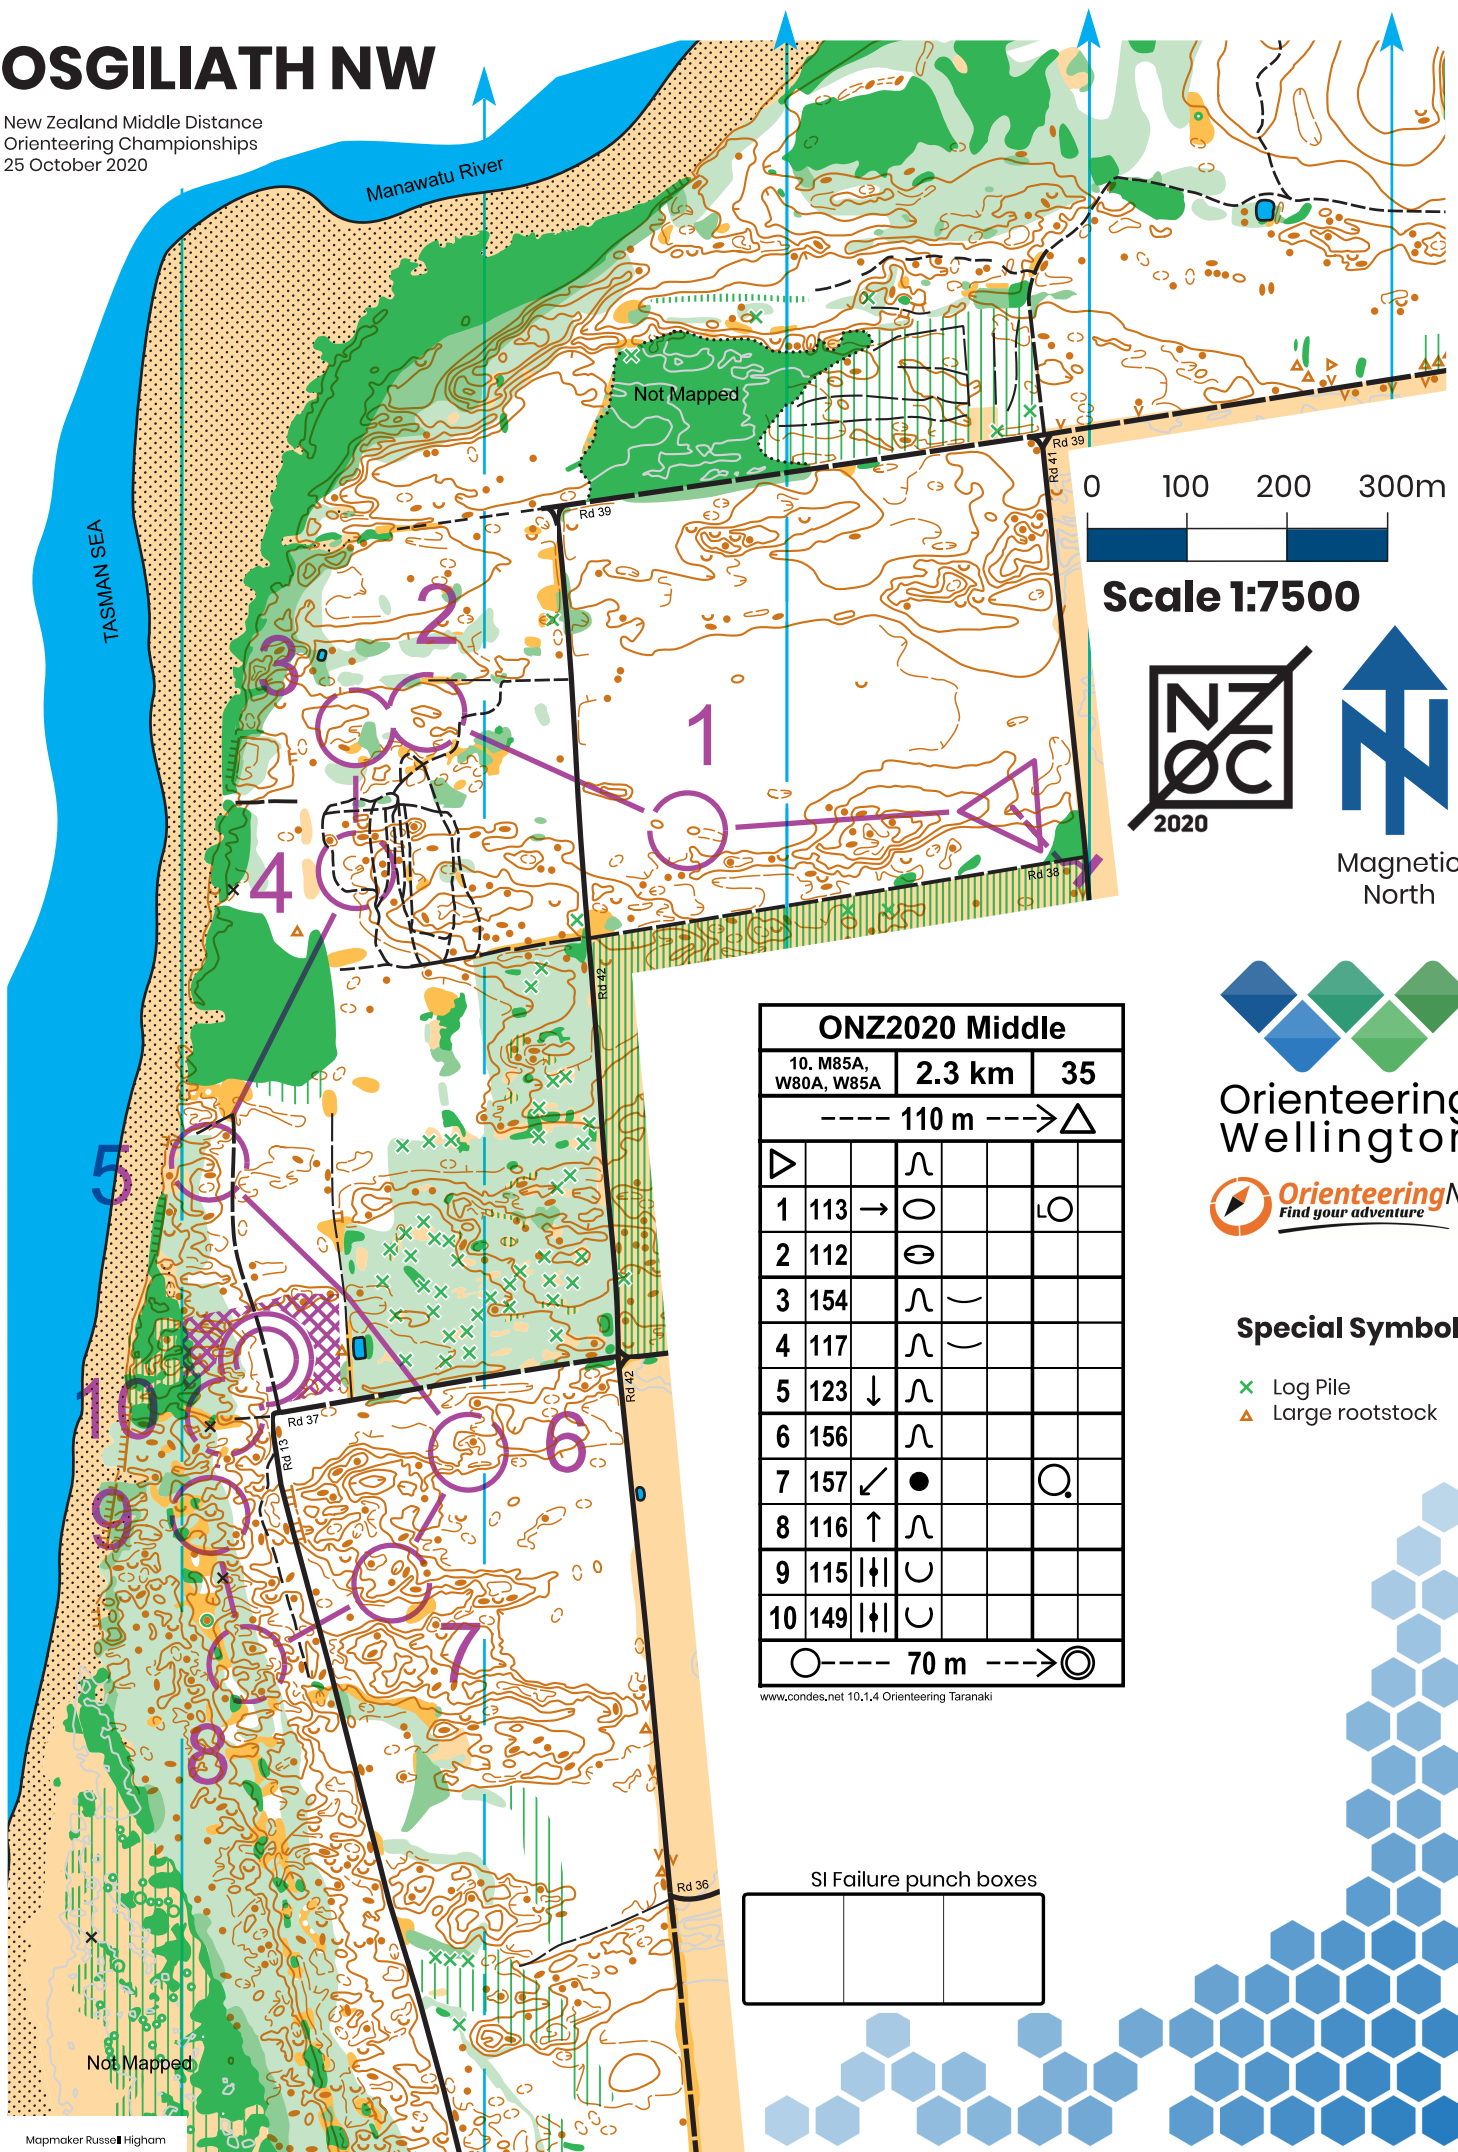

OSGILIATH NW

New Zealand Middle Distance
Orienteering Championships
25 October 2020